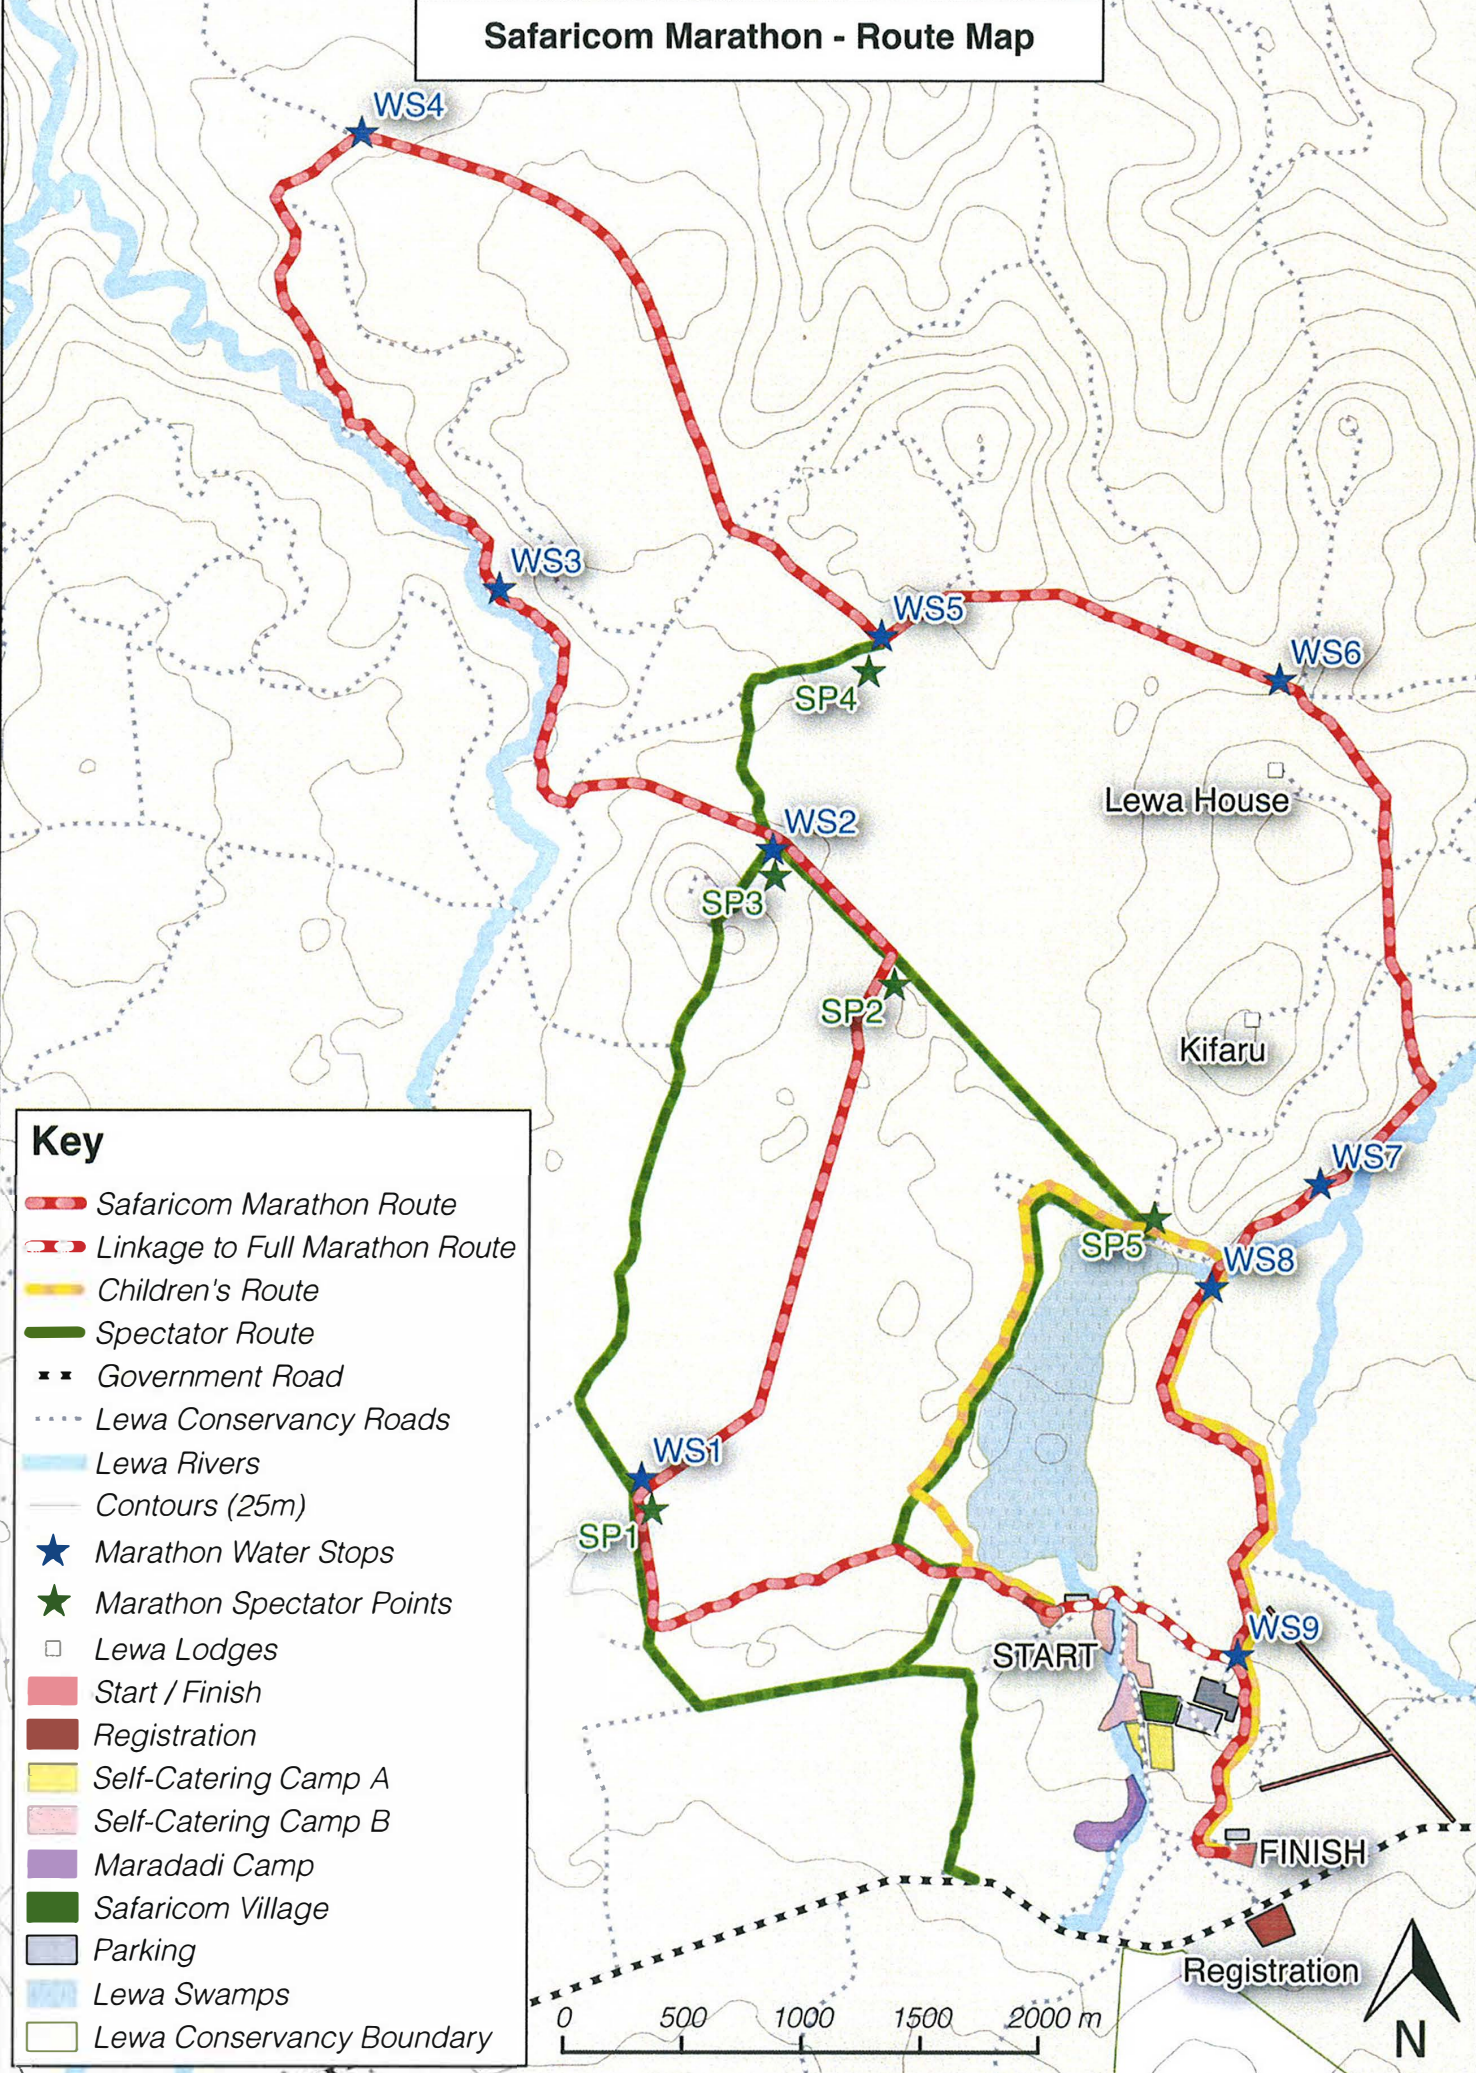

# Safaricom Marathon - Route Map

## Key

- - - Safaricom Marathon Route
- . - Linkage to Full Marathon Route
- Children's Route
- Spectator Route
- x - Government Road
- . . Lewa Conservancy Roads
- Lewa Rivers
- Contours (25m)
- ★ Marathon Water Stops
- ★ Marathon Spectator Points
- Lewa Lodges
- Start / Finish
- Registration
- Self-Catering Camp A
- Self-Catering Camp B
- Maradadi Camp
- Safaricom Village
- Parking
- Lewa Swamps
- Lewa Conservancy Boundary